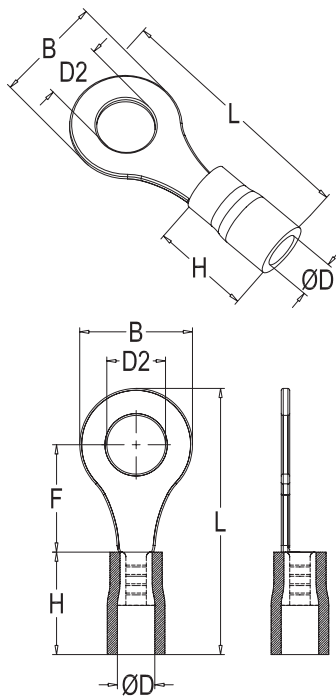

RCCN 日成RF型绝缘端子 RF Insulated Ring Terminals

说明：本系列配套工具 YYT-1可定制特殊颜色，有起订量要求。1000PCS
Use note: installed by tool YYT-1 Special Color can be produced with MOQ.

型号 Item No.	尺寸DIMENSION							颜色 Color
	AWG/mm ² 最大电流 包装	螺栓口直径 Dia. of bolt D2	B mm	L mm	F mm	H mm	D ϕ mm	
RF1.25-3		3.2mm	5.7	17.8	4.95			
RFS1.25-3.5		3.7mm	5.7	17.8	4.95			
RFM1.25-3.5		3.7mm	6.6	20.1	6.3			
RFL1.25-3.5		3.7mm	8.0	21.5	7.0			
RFS1.25-4	22-16	4.3mm	6.6	20.1	6.3	10.0	4.3	红 Red
RFL1.25-4	0.5-1.5	4.3mm	8.0	21.5	7.0			
RF1.25-5	19A	5.3mm	8.0	21.5	7.0			
RFL1.25-5	1000PCS	5.3mm	9.8	23.0	8.5			
RFS1.25-6		6.5mm	9.8	23.0	8.5			
RF1.25-6		6.5mm	11.6	27.5	11.1			
RF1.25-8		8.4mm	11.6	27.5	11.1			
RF1.25-10		10.5mm	13.6	31.6	13.9			
RF1.25-12		13.0mm	19.2	36.0	16.5			
RF2-3		3.2mm	6.6	17.8	4.3			
RFS2-3.5		3.7mm	6.6	17.8	4.3			
RFM2-3.5		3.7mm	6.6	21.0	7.0			
RFL2-3.5		3.7mm	8.5	22.5	7.75			
RFS2-4	16-14	4.3mm	6.6	19.5	6.5			
RFL2-4	1.5-2.5	4.3mm	8.5	22.5	7.75	10.0	4.9	蓝 Blue
RFS2-5	27A	5.3mm	8.5	22.5	7.75			
RFL2-5	1000PCS	5.3mm	9.5	22.5	7.25			
RF2-6		6.5mm	12.0	27.6	11.0			
RF2-8		8.4mm	12.0	27.6	11.0			
RF2-10		10.5mm	14	31	13.9			
RF2-12		13.0mm	19.2	36.5	16.5			
RF3.5-4		4.3mm	8.0	24.5	7.7			
RFS3.5-5		5.3mm	8.0	24.5	7.7			
RFL3.5-5	14-12	5.3mm	12.0	27.9	7.7	13.5	6.7	黑 Black
RF3.5-6	2.5-4	6.5mm	12.0	27.9	7.7			
RF3.5-8	37A	8.4mm	15.0	32.0	13.5			
RF3.5-10	500PCS	10.5mm	15.0	32.0	13.5			
RF5.5-3.5		3.7mm	7.2	21.4	5.9			
RFS5.5-4		4.3mm	7.2	21.4	5.9			
RFL5.5-4		4.3mm	9.5	26.5	8.3			
RF5.5-5	12-10	5.3mm	9.5	26.5	8.3			
RF5.5-6	4-6	6.5mm	12.0	31	13.0	13.5	6.7	黄 yellow
RF5.5-8	48A	8.4mm	15.0	33.7	13.7			
RF5.5-10	500PCS	10.5mm	15.0	33.7	13.7			
RF5.5-12		13.0mm	19.2	38.1	16.0			
RF8-3		3.7mm	10.0	30.0				
RF8-4	8	4.3mm	10.0	30.0				
RF8-5	6-10	5.3mm	10.0	30.0				
RF8-6	62A	6.4mm	11.0	31.5		17.5	4.5	红 Red
RF8-8	100PCS	8.4mm	14.0	36.0				
RF8-10		10.5mm	18.0	39.5				
RF14-5		5.3mm	11.0	37.5				红 Red
RF14-6	6	6.4mm	11.0	37.5				
RF14-8	10-16	8.4mm	14.0	43.0		23.0	5.9	蓝 Blue
RF14-10	88A	10.5mm	18.0	45.0				
RF14-12	100PCS	13.0mm	18.0	45.0				